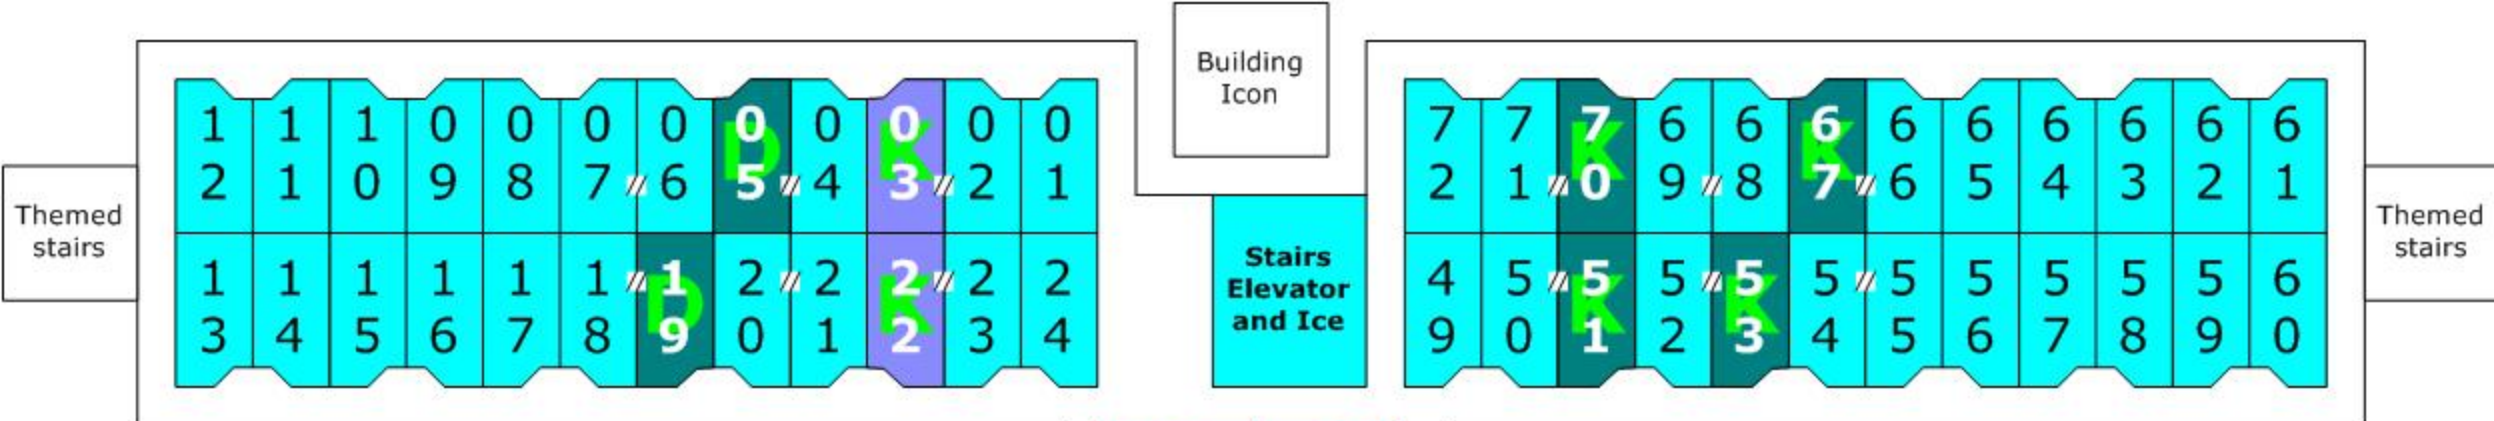

Building 1
1x01-1x36

BUILDING _____

FLOOR _____

ROOM _____

PARKING LOT _____

ON SITE

- TRANSPORTATION
- PETALS POOL BAR
- GUEST LAUNDRY
- GOOFY POP JET PLAYGROUND
- AUTOMATED EXTERNAL DEFIBRILLATOR
- RESTROOMS
- PARKING FOR DISABLED GUESTS
- PLAYGROUND
- DESIGNATED SMOKING LOCATION
- GUEST PARKING
- CLASSIC YEARS '50s - '90s GUEST ROOMS
- PEDESTRIAN WALKWAYS
- MEMORY LANE

- PUBLIC PHONES
- ATM
- FAST FORWARD ARCADE
- RETAIL STORE
- FOOD COURT
- CLASSIC CONCOCTIONS

Each building number below has an (S) or a (D) after it. The (D) stand for buildings with disability access rooms. On the map, each disability access room is shown in dark green or purple. The light green letter on the room shows the type of bed(s). "D" = double beds (5, 19, 27, 46). "K" = king bed (3, 22, 51, 53, 67, 70). The (S) buildings have standard King rooms (Rooms 03, and 22 only, first 3 floors only, shown in purple)

Disney's Pop Century value resort room numbers follow the pattern of "bldg #" then Floor, then the individual room (1-72) within that floor.

For example, the rooms on the top floor on either side of "Lady" facing the bowling pin pool are 1401 and 1472.