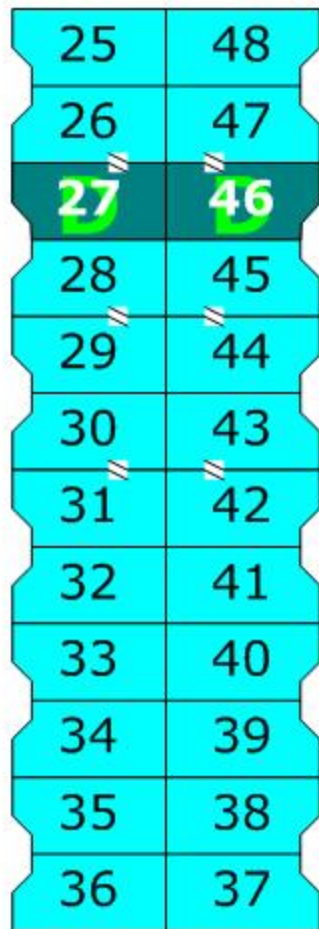

- PUBLIC PHONES
- ATM
- FAST FORWARD ARCADE
- RETAIL STORE
- FOOD COURT
- CLASSIC CONCOCTIONS

Each building number below has an (S) or a (D) after it. The (D) stand for buildings with disability access rooms. On the map, each disability access room is shown in dark green or purple. The light green letter on the room shows the type of bed(s). "D" = double beds (5, 19, 27, 46). "K" = king bed (3, 22, 51, 53, 67, 70). The (S) buildings have standard King rooms (Rooms 03, and 22 only, first 3 floors only, shown in purple)

Disney's Pop Century value resort room numbers follow the pattern of "bldg #" then Floor, then the individual room (1-72) within that floor.

For example, the rooms on the top floor on either side of "Lady" facing the bowling pin pool are 1401 and 1472.