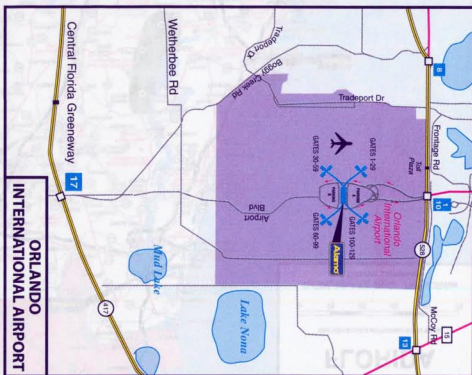

Returning your car

AT ORLANDO INTERNATIONAL AIRPORT

From the west

- take the Beach Line Expwy. Rt.528 east
- take exit 11, follow the signs to your airline and look for car rental return.

From the east

- take the Beach Line Expwy. Rt.528 west
- take exit 11, follow the signs to your airline and look for car rental return

FLORIDA

ONE INCH EQUALS APPROXIMATELY 40 MILES
 0 15 30 45 60 75
 © COLOR-ART, INC. - 2007 - Edition
 A Cervo Company

DRIVING DISTANCES (IN MILES) FROM ORLANDO TO:

Daytona Beach.....	56	Miami.....	232
Ft. Lauderdale.....	216	Panama City.....	364
Ft. Myers.....	155	Pensacola.....	460
Gainesville.....	117	Sarasota.....	130
Jacksonville.....	141	Tallahassee.....	262
Key West.....	398	Tampa.....	82
Melbourne.....	72	West Palm Beach.....	169

Locations

- FLORIDA**
- ORLANDO
Orlando Intl. Airport
888-826-6893
 - ORLANDO
Disney's Car Care Center
888-826-6893
 - ORLANDO (KISSIMMEE)
Tapestry Mall
321-677-0576
 - ORLANDO
Best Western Hotel at Lake Buena Vista
407-958-0377
 - ORLANDO
Disney World Dolphin Hotel
888-826-6893
 - ORLANDO (LAKE BUENA VISTA)
1500 Buena Vista Dr.
407-827-6363
 - ORLANDO
Sheraton Studio City Hotel
5905 International Dr.
888-826-6893
 - SANFORD
Orlando-Sanford Intl. Airport
888-826-6893
 - BOCA RATON
888-826-6893
 - DAYTONA BEACH
888-826-6893
 - FT. LAUDERDALE
888-826-6893
 - FT. MYERS
888-826-6893
 - FT. WALTON BEACH
888-826-6893
 - GAINESVILLE
888-826-6893
 - JACKSONVILLE
888-826-6893
 - JUPITER
561-573-1976
 - KEY WEST
888-826-6893
 - MIAMI
888-826-6893
 - MIRABOLINE
888-826-6893
 - NORTH MIAMI BEACH
888-826-6893
 - PANAMA CITY
888-826-6893
 - PENSACOLA
888-826-6893
 - SARASOTA
888-826-6893
 - SOUTH MIAMI BEACH
888-826-6893
 - ST. PETERSBURG
888-826-6893
 - TALLAHASSEE
888-826-6893
 - TAMPA
888-826-6893
 - WEST PALM BEACH
888-826-6893