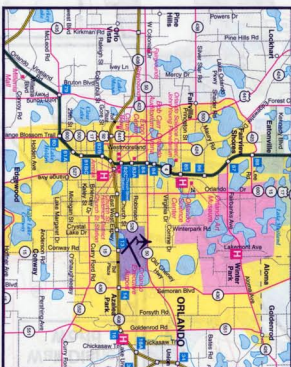

Orlando area map

SEE INSIDE FOR DIRECTIONS ON RETURNING YOUR CAR

For reservations, contact your travel agent, or call

Alamo
1-800 GO ALAMO
or visit our Web site at
www.alamo.com
For roadside Assistance
1-800-803-4444