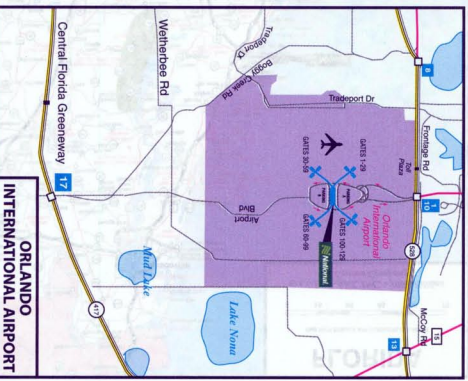

To US-27

Returning your car

AT ORLANDO INTERNATIONAL AIRPORT

- From the west: Beach Line Express, Rt. 528 east.
- Take exit 11, follow the signs of your airline and look for car rental return.
- From the east: Take the Beach Line Express, Rt. 528 west.
- Take exit 11, follow the signs to your airline and look for car rental return.

FLORIDA

ONE INCH EQUALS APPROXIMATELY 40 MILES
 0 15 30 45 60 75
 © COLOR-ART, INC. - 2008-Edition
 A Cengage Company

DRIVING DISTANCES (IN MILES) FROM ORLANDO TO:

Daytona Beach	56	Miami	232
Ft. Lauderdale	216	Panama City	364
Ft. Myers	155	Pensacola	460
Gainesville	117	Sarasota	130
Jacksonville	141	Tallahassee	262
Key West	398	Tampa	82
Melbourne	72	West Palm Beach	169