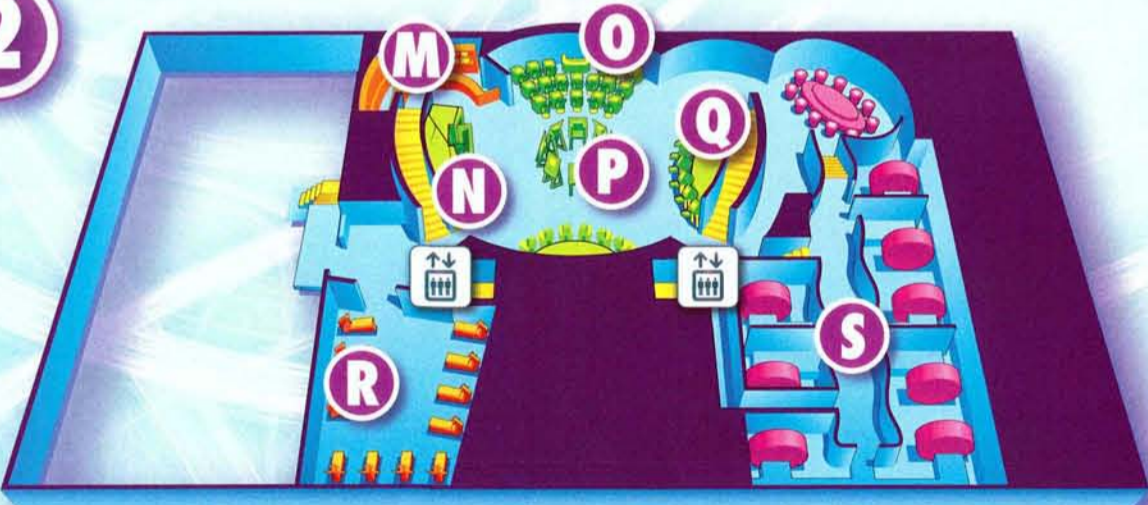

FLOOR
4

- D** **Sports Arena Arcade**
 Compete with family and friends on sports-themed video games.
- E** **Ride the Comix**
 Battle supervillains as you fly through a virtual reality comic book world.
- F** **Kid's Area**
 Games for our younger Guests ages 2 to 7.
- 4-A** **Wonderland Cafe**
 Beverages, Snacks and Desserts

FLOOR
3

- G** **The Underground Arcade**
 Play your favorite video games.
- H** **Mighty Ducks Pinball Slam**
 Hip check your friends in a life-sized Mighty Ducks pinball game.
 Guests under 48" tall should see a Navigator for assistance.
- I** **Race Zone**
 You're in the driver's seat as you race your friends and family to the finish line.
- J** **Ventureport You Start Here!**
 Center point of DisneyQuest®
- K** **Classic Games**
 Go back in time with some of your old favorites.
- L** **Buzz Lightyear's AstroBlaster**
 In this adventure featuring bumper cars with asteroid-firing cannons, choose your role as driver or gunner and spin your opponent out of control.
 Height Requirement: 51" minimum

FLOOR
2

- M** **Guest Gallery**
 Stop by to purchase your own Create Zone creation.
- N** **Radio Disney SongMaker**
 Create your own custom CD.
- O** **Animation Academy**
 30-minute class. Learn how to draw your favorite Disney character!
- P** **Living Easels**
 Create your own masterpiece.
- Q** **Sid's Create-A-Toy**
 Create your own twisted toy.
- R** **Aladdin's Magic Carpet Ride**
 Fly through the alleys and streets of Agrabah on a hunt to find the magic lamp.
- S** **CyberSpace Mountain**
 Design and ride the roller coaster of your dreams...or nightmares!
 Height Requirement: 51" minimum