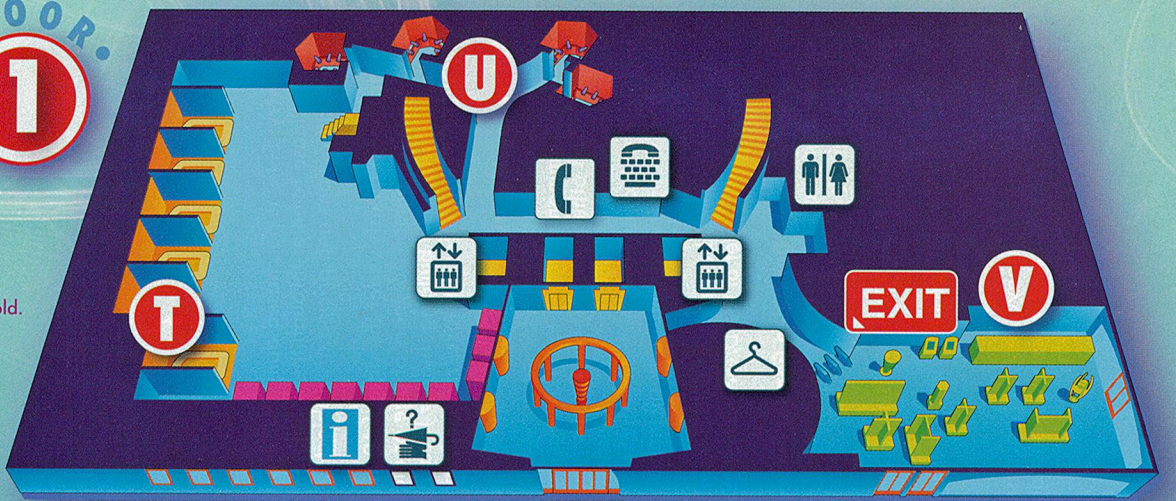

FLOOR 4

- D** **Sports Arena Arcade** Compete with family and friends on sports-themed video games.
- E** **Ride the Comix** Battle supervillains as you fly through a virtual reality comic book world.
- F** **Kid's Area** Games for our younger Guests ages 2 to 7.
- 4-A** **Wonderland Cafe** Beverages, Snacks and Desserts

FLOOR 3

- G** **The Underground Arcade** Play your favorite video games.
- H** **Mighty Ducks Pinball Slam** Hip check your friends in a life-sized Mighty Ducks pinball game.
Guests under 48" tall should see a Navigator for assistance.
- I** **Race Zone** You're in the driver's seat as you race your friends and family to the finish line.
- J** **Ventureport** *You Start Here!* Center point of DisneyQuest®
- K** **Classic Games** Go back in time with some of your old favorites.
- L** **Buzz Lightyear's AstroBlaster** In this adventure featuring bumper cars with asteroid-firing cannons, choose your role as driver or gunner and spin your opponent out of control.
Height Requirement: 51" minimum

FLOOR 2

- M** **Guest Gallery** Stop by to purchase your own Create Zone creation.
- N** **Radio Disney SongMaker** Create your own custom CD.
- O** **Animation Academy** 30-minute class. Learn how to draw your favorite Disney character!
- P** **Living Easels** Create your own masterpiece.
- Q** **Sid's Create-A-Toy** Create your own twisted toy.
- R** **Aladdin's Magic Carpet Ride** Fly through the alleys and streets of Agrabah on a hunt to find the magic lamp.
- S** **CyberSpace Mountain** Design and ride the roller coaster of your dreams...or nightmares!
Height Requirement: 51" minimum

FLOOR 1

- T** **Virtual Jungle Cruise** Ride the rapids in a prehistoric world and paddle to adventure.
- U** **Pirates of the Caribbean: Battle for Buccaneer Gold** Become a Pirate and sail the high seas in search of gold.
Height Requirement: 35" minimum
- V** **DisneyQuest Emporium** Purchase your favorite Disney souvenirs.