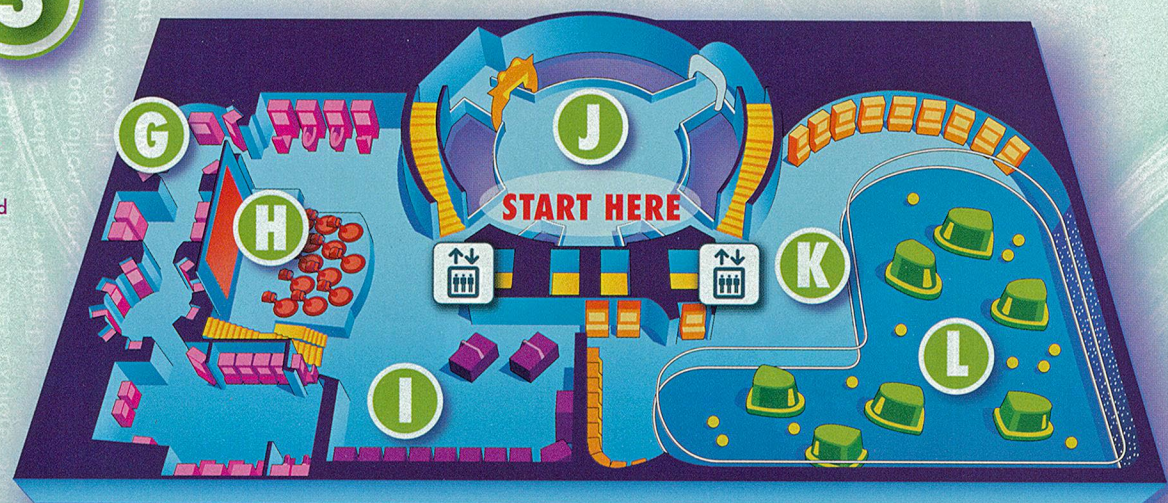

FLOOR 5

- A** **Invasion! An ExtraTERRORestrial Alien Encounter** You and your crew fight to rescue stranded colonists in a 360° high-action mission.
- B** **Ride the Comix** Battle supervillains as you fly through a virtual reality comic book world.
- C** **Classic Games** Go back in time with some of your old favorites.
- FoodQuest**
- 5-A** Burgers, Dogs, Wraps, Pizza & Pasta
- 5-B** The Pinnacle Room

FLOOR 4

- D** **Sports Arena Arcade** Compete with family and friends on sports-themed video games.
- E** **Ride the Comix** Battle supervillains as you fly through a virtual reality comic book world.
- F** **Kid's Area** Games for our younger Guests ages 2 to 7.
- 4-A** **Wonderland Cafe** Beverages, Snacks and Desserts

FLOOR 3

- G** **The Underground Arcade** Play your favorite video games.
- H** **Mighty Ducks Pinball Slam** Hip check your friends in a life-sized Mighty Ducks pinball game.
Guests under 48" tall should see a Navigator for assistance.
- I** **Race Zone** You're in the driver's seat as you race your friends and family to the finish line.
- J** **Ventureport** *You Start Here!* Center point of DisneyQuest®
- K** **Classic Games** Go back in time with some of your old favorites.
- L** **Buzz Lightyear's AstroBlaster** In this adventure featuring bumper cars with asteroid-firing cannons, choose your role as driver or gunner and spin your opponent out of control.
Height Requirement: 51" minimum

▲ You are invited to become a Pirate as you board a ship and sail the seas of the Caribbean in search of gold. You will battle pirate ships, rough waters, and the ghost of Jolly Roger to get the treasure; and there is always the chance that you will end up in Davy Jones' locker.