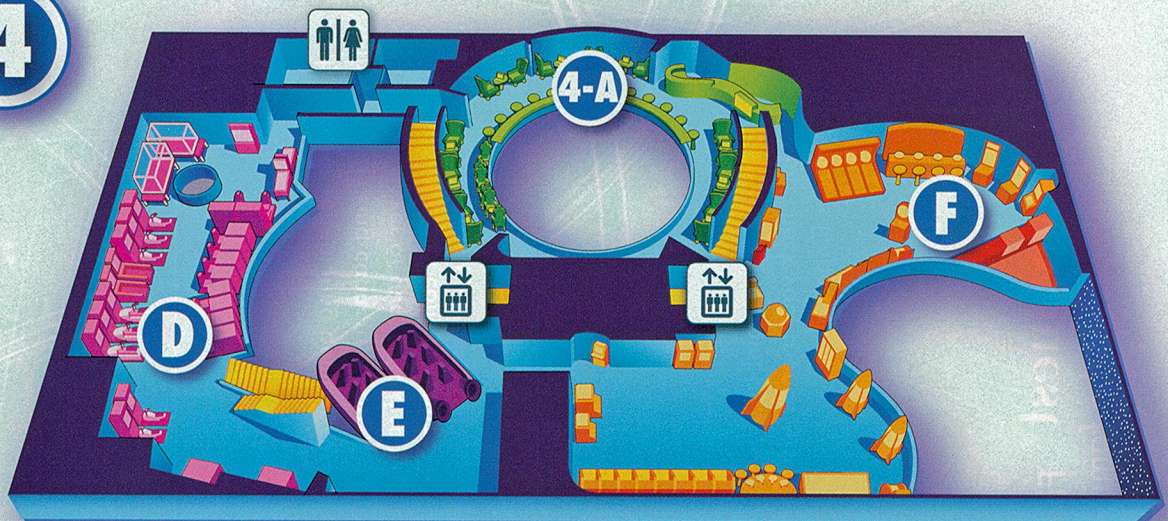

FLOOR 5

- A** **Invasion! An ExtraTERRORestrial Alien Encounter** You and your crew fight to rescue stranded colonists in a 360° high-action mission.
- B** **Ride the Comix** Battle supervillains as you fly through a virtual reality comic book world.
- C** **Classic Games** Go back in time with some of your old favorites.
- FoodQuest**
- 5-A** Burgers, Dogs, Wraps, Pizza & Pasta
- 5-B** The Pinnacle Room

FLOOR 4

- D** **Sports Arena Arcade** Compete with family and friends on sports-themed video games.
- E** **Ride the Comix** Battle supervillains as you fly through a virtual reality comic book world.
- F** **Kid's Area** Games for our younger Guests ages 2 to 7.
- 4-A** **Wonderland Cafe** Beverages, Snacks and Desserts

DisneyQuest® Indoor Interactive Theme Park
The Quest for fun and adventure begins as you enter the worlds of DisneyQuest®. Experience the thrills and excitement of four incredible Zones: Explore, Score, Replay, and Create. This is where Disney adventures and your imagination come together in a totally interactive way. The DisneyQuest® experience is your Ultimate Interactive Adventure.

▲ You are invited to become a Pirate as you board a ship and sail the seas of the Caribbean in search of gold. You will battle pirate ships, rough waters, and the ghost of Jolly Roger to get the treasure; and there is always the chance that you will end up in Davy Jones' locker.