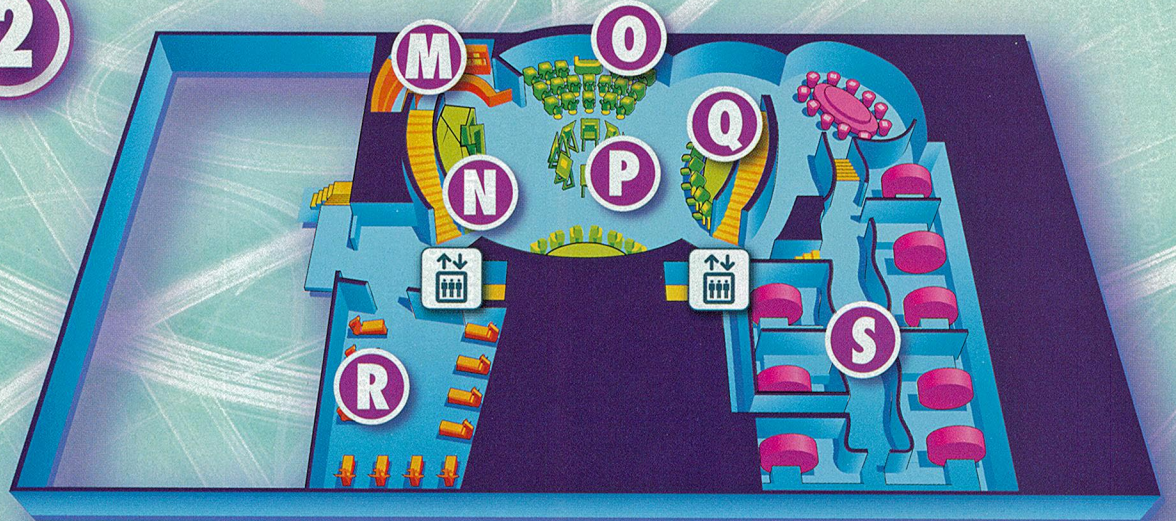

FLOOR 4

- D** **Sports Arena Arcade** Compete with family and friends on sports-themed video games.
- E** **Ride the Comix** Battle supervillains as you fly through a virtual reality comic book world.
- F** **Kid's Area** Games for our younger Guests ages 2 to 7.
- 4-A** **Wonderland Cafe** Beverages, Snacks and Desserts

FLOOR 3

- G** **The Underground Arcade** Play your favorite video games.
- H** **Mighty Ducks Pinball Slam** Hip check your friends in a life-sized Mighty Ducks pinball game.
Guests under 48" tall should see a Navigator for assistance.
- I** **Race Zone** You're in the driver's seat as you race your friends and family to the finish line.
- J** **Ventureport** *You Start Here!* Center point of DisneyQuest®
- K** **Classic Games** Go back in time with some of your old favorites.
- L** **Buzz Lightyear's AstroBlaster** In this adventure featuring bumper cars with asteroid-firing cannons, choose your role as driver or gunner and spin your opponent out of control.
Height Requirement: 51" minimum

FLOOR 2

- M** **Guest Gallery** Stop by to purchase your own Create Zone creation.
- N** **Radio Disney SongMaker** Create your own custom CD.
- O** **Animation Academy** 30-minute class. Learn how to draw your favorite Disney character!
- P** **Living Easels** Create your own masterpiece.
- Q** **Sid's Create-A-Toy** Create your own twisted toy.
- R** **Aladdin's Magic Carpet Ride** Fly through the alleys and streets of Agrabah on a hunt to find the magic lamp.
- S** **CyberSpace Mountain** Design and ride the roller coaster of your dreams...or nightmares!
Height Requirement: 51" minimum