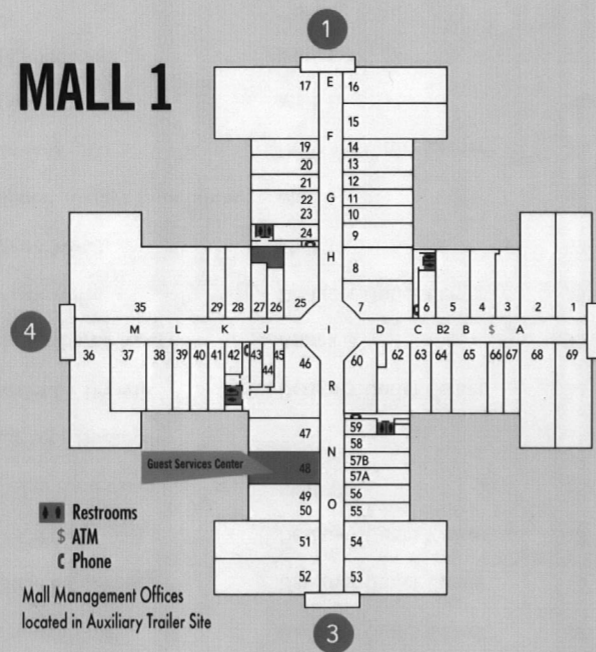

WOMEN'S APPAREL

16	Bass	351-2111
19	Big Dog Sportswear	248-0290
11	BonWorth	354-3111
47	Character Premiere (Disney)	354-3255
1	dressbarn	352-8990
21	Ecko	363-4447
17	Gap Outlet	345-0467
54	Geoffrey Beene	352-6600
9	Hard Rock Café	248-2884
57A	Izod	226-0638
12	Kasper Outlet	354-1344
15	L'eggs Hanes Bali Playtex	352-8111
28-29	Nautica	226-1661
21	Rue 21 Company Store	363-9546
28	Swank	351-3521
62	Van Heusen	351-7608

MEN'S APPAREL

16	Bass	351-2111
19	Big Dog Sportswear	248-0290
47	Character Premiere (Disney)	354-3255
21	Ecko	363-4447
17	Gap Outlet	345-0467
54	Geoffrey Beene	352-6600
9	Hard Rock Café	248-2884
57A	Izod	351-8000
28-29	Nautica	226-1661
21	Rue 21 Company Store	363-9546
28	Swank	351-3521
62	Van Heusen	352-3355

CHILDREN'S APPAREL

19	Big Dog Sportswear	248-0290
53	Carter's	345-0003
7	Children's Place Outlet, The	226-8610
47	Character Premiere (Disney)	354-3255
17	Gap Outlet	345-0467
28-29	Nautica	226-1661

HEALTH & BEAUTY

13	Fragrance Outlet	352-9737

SHOES

16	Bass	351-2111
60	Foot Locker Outlet	352-0804
8	Stride Rite Keds Sperry	363-4606

LUGGAGE/ACCESSORIES

43	Claire's Boutique	354-0314
68	Gift Warehouse	447-2401
12	Kasper Outlet	354-1344
59	Metro Watch	226-6910
N	Piercing Pagoda	363-7009
42	Rogers Jewelers	352-6100
3	Samsonite Company Store	352-7779
28	Swank	351-3251
B2	Time Essentials	248-7860

HOUSEWARES

46	Mikasa Always Entertaining	351-1783
49-50	Pfaltzgraff	345-9313
10	Royal Doulton	345-1417

SPECIALTY

45	Clever Concepts	363-0820
47	Character Premiere (Disney)	354-3255
13	Fragrance Outlet	352-9737
68	Gift Warehouse	447-2401
22-23	KB Toy Outlet	363-0685
15	L'eggs Hanes Bali Playtex	352-8111
59	Metro Watch	226-6910
46	Mikasa Always Entertaining	351-1783
42	Rogers Jewelers	352-6100
10	Royal Doulton	345-1417
0	Tempus Resorts - Attraction Tickets	345-5291
57B	Vitamin World	345-5230
N	Westgate - Attraction Tickets	352-0664

FOOD/SPECIALTY FOODS

56	Sbarros Italian Eatery	370-0115
41	Subway	226-0308

The telephone area code (407) must be dialed for all stores.

ANNEX 1

WOMEN'S APPAREL

73	dressbarn Woman	352-0748
91	Nike Super Store	351-9400
70	Tommy Hilfiger	355-3588
71	Under Armour	781-1995

MEN'S APPAREL

84	Dickies	345-5404
91	Nike Super Store	351-9400
72	Timberland	370-6630
70	Tommy Hilfiger	355-3588
71	Under Armour	781-1995

SHOES

91	Nike Super Store	351-9400
81	Payless Shoes Outlet	370-0835
72	Timberland	370-6630

LUGGAGE/ACCESSORIES

81	Payless Shoes Outlet	370-0835
70	Tommy Hilfiger	355-3588
79	Van Heusen	352-6815

HOUSEWARES

75	Harry and David	363-1407

SPECIALTY

78	Electronics Outlet	345-1641
82	Tempus Resorts Timeshare	363-1717
71	Under Armour	781-1995

FOOD/SPECIALTY FOODS

75	Harry and David	363-1407
77	Tuscany Pizza House	352-9511

ANNEX 2

WOMEN'S APPAREL

93A	Guess?	351-2464

MEN'S APPAREL

93A	Guess?	351-2464

CHILDREN'S APPAREL

92	OshKosh B'Gosh	355-3516

SHOES

93	adidas	370-9606

ANNEX 3

WOMEN'S APPAREL

95	Liz Claiborne Outlet	351-4546

LUGGAGE/ACCESSORIES