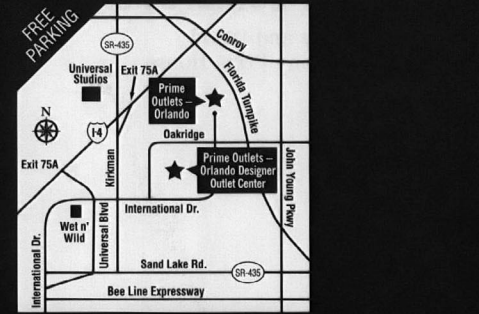

Shopping Hours
Monday-Saturday: 10am-9pm
Sunday: 10am-7pm
Closed Easter, Thanksgiving and Christmas.
Hours are subject to change.