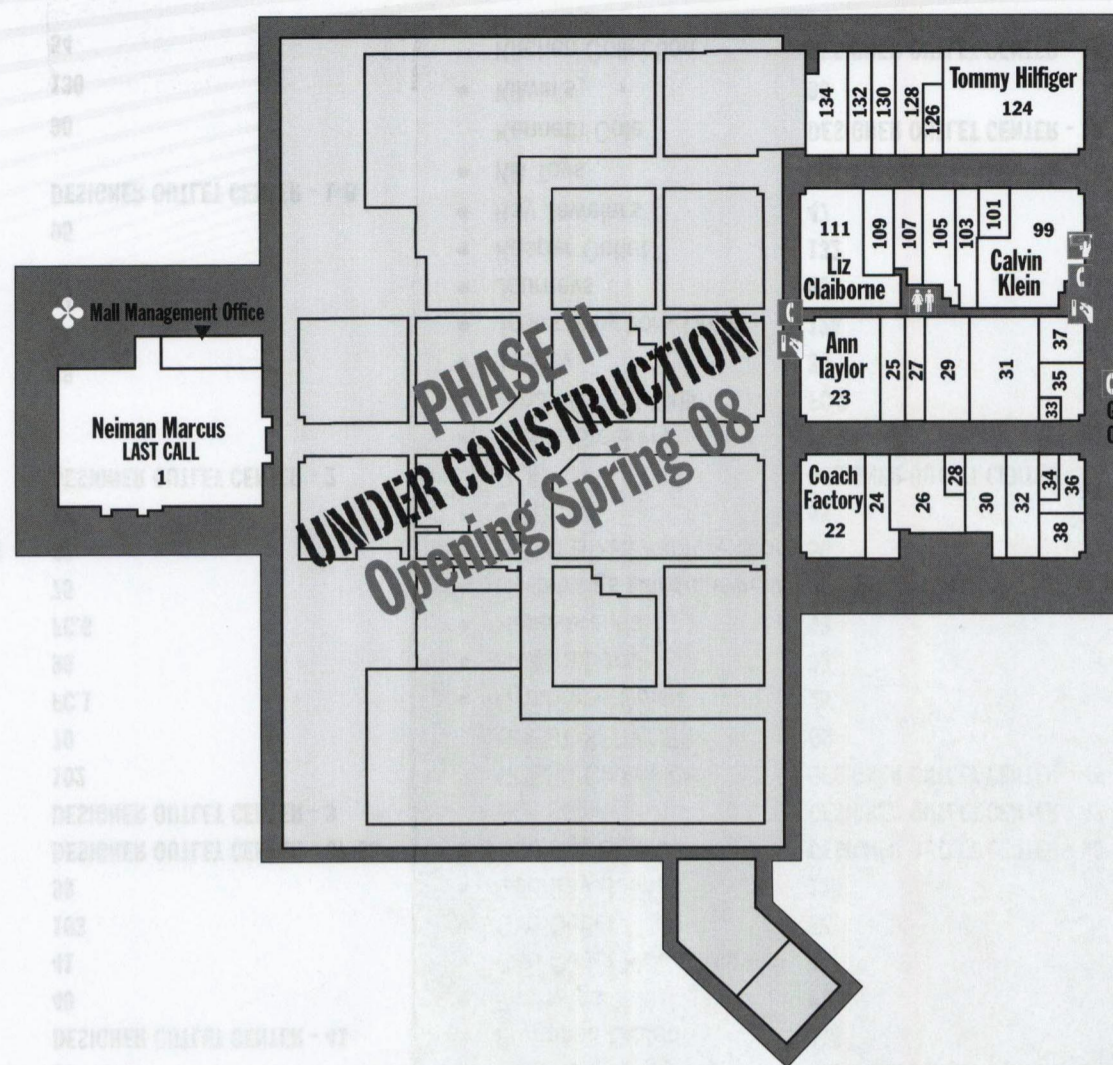

KEY

- Restroom
- Guest Services
- Management Office
- Courtesy Telephones
- Vending Machines
- ATM

PRIME OUTLETS INTERNATIONAL

PRIME OUTLETS INTERNATIONAL

APPAREL

- 67 adidas
- 52 Aéropostale
- 74 Against All Odds
- 23 Ann Taylor Factory Store
- 71 Avirex
- 26 Bali Outlet
- 83 Bass
- 99 Calvin Klein
- 70 Charlotte Russe
- 46 Columbia Sportswear Company®
- 68 Converse
- 44 Dickies
- 95 Disney's Character Warehouse
- 90 dressbarn Misses & Woman
- 54 ecko unltd.
- 84 Esmer
- 29 Esprit
- 77 Foot Locker
- 97 Gap Outlet
- 134 Geoffrey Beene
- 93 Hanesbrands
- 50 HUGO BOSS Factory Store
- 55 IZOD
- 30 Jockey
- 128 Jones New York Outlet
- 69 Journeys
- 132 Kasper Outlet
- 112 Levi's®/Docker's® by Most
- 111 Liz Claiborne Outlet
- 92 Maidenform
- 122 Nautica Factory Store
- 1 Neiman Marcus LAST CALL
- 66 Nike Factory Store
- 79 PacSun
- 76 Parallel
- 107 Perry Ellis Company Store
- 181 Reebok
- 73 rue21
- 51 Sean John
- 106 Surf Warehouse
- 31 Timberland Factory Store
- 124 Tommy Hilfiger
- 64 Under Armour Factory House
- 116 US Polo Assn.
- 57 Van Heusen
- 65 Vans
- 63 Wet Seal
- 24 White House I Black Market
- 61 Wilsons Leather
- 27 Your Life, Your Jeans

CHILDREN'S APPAREL

- 102 carter's
- 96 The Children's Place
- 97 Gap Outlet Kids & Babies
- 25 Gymboree Outlet
- 98 Hartstrings Childrenswear
- 81 Limited TOO
- 122 Nautica Kids
- 100 OshKosh

FOOTWEAR

- 67 adidas
- 53 Aldo
- 83 Bass
- 32 Clarks Bostonian Outlet
- 68 Converse
- 130 Easy Spirit Outlet
- 89 Factory Brand Shoes
- 77 Foot Locker
- 69 Journeys
- 1 Neiman Marcus LAST CALL
- 66 Nike Factory Store
- 78 Payless Shoesource
- 110 Rack Room Shoes
- 190 Reebok/Rockport Outlet Stores
- 105 SAS Shoes
- 82 Skechers
- 87 Stride Rite
- 31 Timberland
- 65 Vans

HOUSEWARES

- 103 Calphalon
- 37 LeCreuset
- 86 Pfaltzgraff Factory Store

JEWELRY/ACCESSORIES/BEAUTY

- 49 Bijoux Turner
- 75 Claire's
- 34 Crabtree & Evelyn
- 101 Exclusive Perfume
- 114 Fossil Company Store
- 118 Fragrance Outlet
- 47 Kay Jewelers
- 48 Oakley Vault - Opening Winter 2007
- 60 Perfumania
- 24 Sunglass Club
- 88 Sunglass Club

- FC Time Essentials
- 126 Time Factory
- 38 Tourneau
- 45 Ultra Diamonds

SPECIALTY/HANDBAGS/LUGGAGE

- 53 Aldo
- 58 As Seen on TV
- 41 Bose Factory Store
- 22 Coach Factory
- 62 Electronic Outlet
- 65 GUEST SERVICES
- 104 KB Toys
- 1 Neiman Marcus LAST CALL
- 59 Samsonite Company Store
- Tempus Resorts, select cart locations
- 108 TravelPro
- 35 Tumi
- Westgate Resorts, select cart locations

FOOD/SPECIALTY FOODS

- FC.1 Chicken Now
- FC.6 China Max
- FC.4 Five Guys
- 91 Fuzziwigs
- 33 Haagen Dazs
- FC.7 Jack's Steakery
- FC.2 Japan Café & Grill
- 88 Kilwin's
- FC.3 Sbarro
- 36 Starbucks
- FC.5 Subway