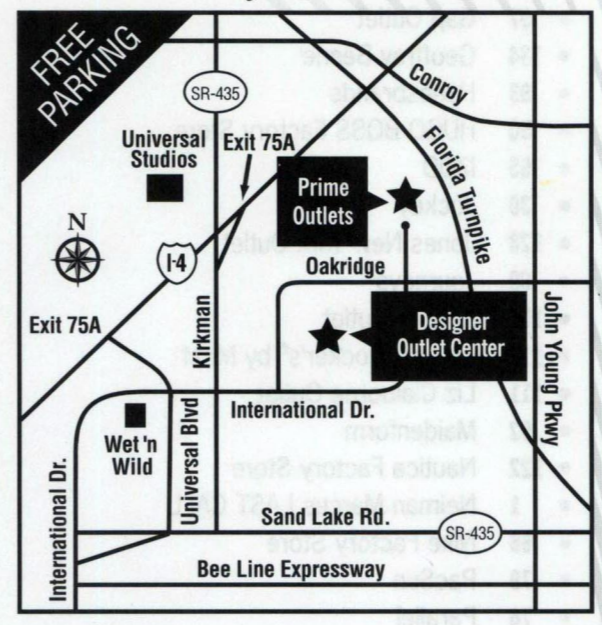

PRIME OUTLETS international

Guest Services

- I - Drive Trolley tickets
- Lynx Bus Services
- Taxi Services
- ATM
- Fax & Copy Services
- Regional Tourism Information
- Shop & Stay Programs
- Group Tour Programs
- Gift Cards
- 1 Club Membership

Regional Attractions

- Wet 'n Wild Waterpark
- Universal Studios
- Sea World
- Walt Disney World
- Gatorland

Travel Times (min.)

Orlando International Airport	15 min.
Sanford Airport	40 min.
Daytona Beach	70 min.
Tampa	80 min.
Cape Canaveral	60 min.