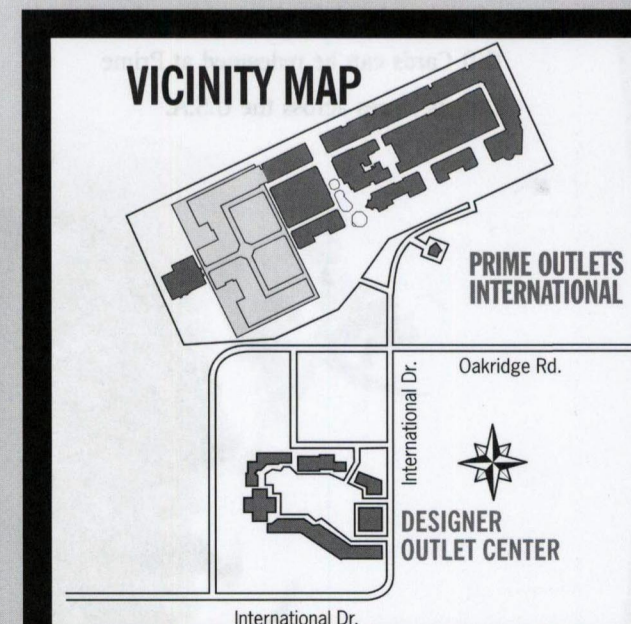

The power of passionate shopping