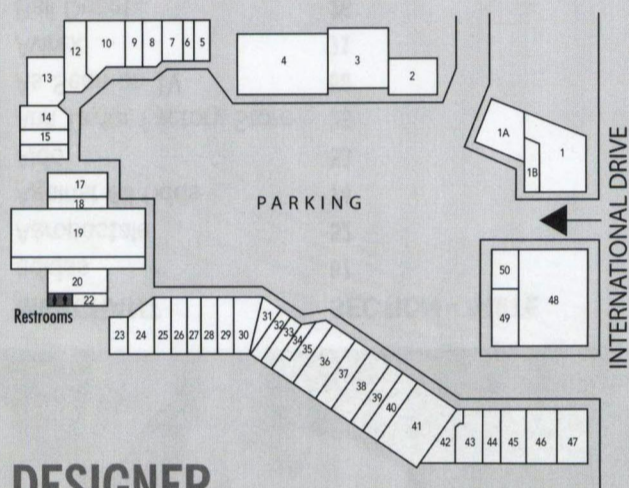

DESIGNER OUTLET CENTER

APPAREL

- 41 Bass 351-2111
- 37-38 Calvin Klein 352-3565
- 3 Camille Studio 355-7261
- 1-8 DKNY Jeans 226-8920
- 36 Geoffrey Beene 351-3125
- 43-44 GUESS 345-1622
- 45 GUESS Clearance 345-1622
- 35 IZOD 351-8000
- 10 Kenneth Cole 903-1191
- 7 Maidenform TBD
- 19 OFF 5th Saks Fifth Avenue Outlet 354-5757
- 1 Polo Ralph Lauren Factory Store 903-0339
- 4 Reebok *Temporary Location till 11/07 370-8959
- 41 Van Heusen 354-1502

CHILDREN'S APPAREL

- 1 Polo Ralph Lauren Factory Store 903-0339

FOOTWEAR

- 41 Bass 351-2111
- 2 Cole-Haan 351-2272
- 39 Nine West 363-7703
- 4 Reebok *Temporary Location till 11/07 370-8959

HOUSEWARES

- 14 Kitchen Collection 370-2080
- 17 Waterford Wedgwood 351-5353

JEWELRY/ACCESSORIES/BEAUTY

- 5-6 Fossil Company Store 352-4107
- 8 Metro Watch 226-6910
- 33 Movado Company Store 363-5300
- 26 Zale's Fine Jewelry Outlet 351-3991

SPECIALTY/HANDBAGS/LUGGAGE

- 28 Samsonite Clearance Store 352-7779

FOOD/SPECIALTY FOODS

- 48 Texas De Brazil 355-0355
- 49 The Gourmet Dippin Bread Café 248-6296

The telephone area code (407) must be dialed for all stores.

4951 International Drive • Orlando, FL 32819
407.352.9600 • primeoutlets.com
I-4, Universal Exit 75A, to International Drive – North End.