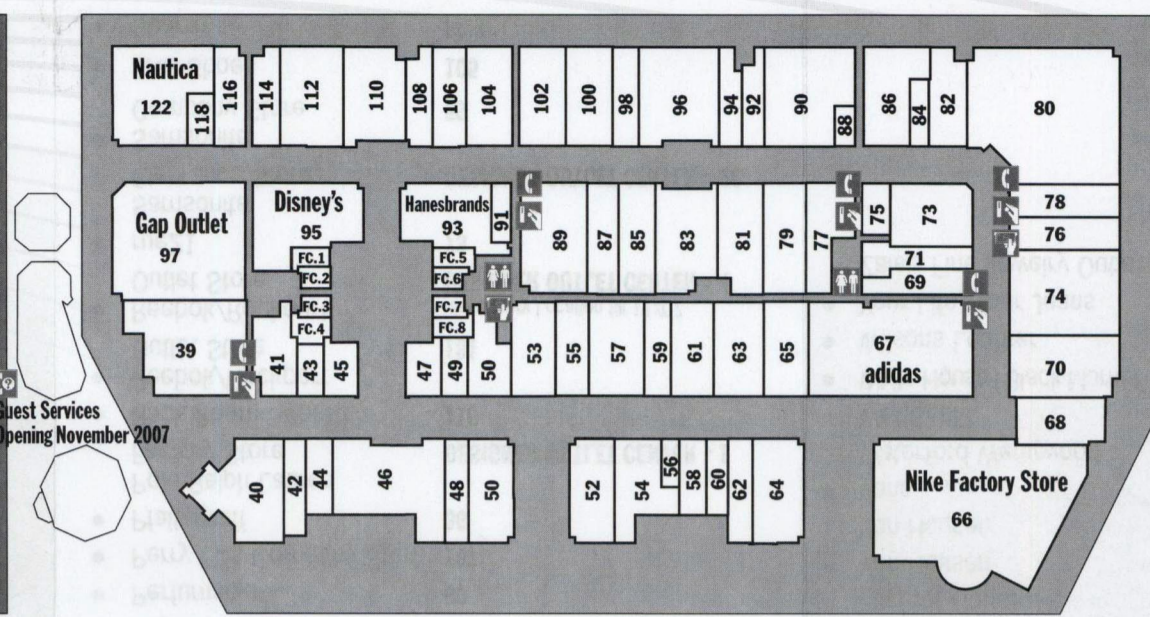

KEY

- Restroom
- Guest Services
- Management Office
- Courtesy Telephones
- Vending Machines
- ATM

PRIME OUTLETS INTERNATIONAL

PRIME OUTLETS INTERNATIONAL

APPAREL

- 67 adidas
- 52 Aéropostale
- 74 Against All Odds
- 23 Ann Taylor Factory Store
- 71 Avirex
- 26 Bali Outlet
- 83 Bass
- 99 Calvin Klein
- 70 Charlotte Russe
- 46 Columbia Sportswear Company®
- 68 Converse
- 44 Dickies
- 95 Disney's Character Warehouse
- 90 dressbarn Misses & Woman
- 54 ecko unltd.
- 84 Esmer
- 29 Esprit
- 77 Foot Locker
- 97 Gap Outlet
- 134 Geoffrey Beene
- 93 Hanesbrands
- 50 HUGO BOSS Factory Store
- 55 IZOD
- 30 Jockey
- 128 Jones New York Outlet
- 69 Journeys
- 132 Kasper Outlet
- 112 Levi's®/Docker's® by Most
- 111 Liz Claiborne Outlet
- 92 Maidenform
- 122 Nautica Factory Store
- 1 Neiman Marcus LAST CALL
- 66 Nike Factory Store
- 79 PacSun
- 76 Parallel
- 107 Perry Ellis Company Store
- 181 Reebok
- 73 rue21
- 51 Sean John
- 106 Surf Warehouse
- 31 Timberland Factory Store
- 124 Tommy Hilfiger
- 64 Under Armour Factory House
- 116 US Polo Assn.
- 57 Van Heusen
- 65 Vans
- 63 Wet Seal
- 24 White House I Black Market
- 61 Wilsons Leather
- 27 Your Life, Your Jeans

CHILDREN'S APPAREL

- 102 carter's
- 96 The Children's Place
- 97 Gap Outlet Kids & Babies
- 25 Gymboree Outlet
- 98 Hartstrings Childrenswear
- 81 Limited TOO
- 122 Nautica Kids
- 100 OshKosh

FOOTWEAR

- 67 adidas
- 53 Aldo
- 83 Bass
- 32 Clarks Bostonian Outlet
- 68 Converse
- 130 Easy Spirit Outlet
- 89 Factory Brand Shoes
- 77 Foot Locker
- 69 Journeys
- 1 Neiman Marcus LAST CALL
- 66 Nike Factory Store
- 78 Payless Shoesource
- 110 Rack Room Shoes
- 190 Reebok/Rockport Outlet Stores
- 105 SAS Shoes
- 82 Skechers
- 87 Stride Rite
- 31 Timberland
- 65 Vans

HOUSEWARES

- 103 Calphalon
- 37 LeCreuset
- 86 Pfaltzgraff Factory Store

JEWELRY/ACCESSORIES/BEAUTY

- 49 Bijoux Turner
- 75 Claire's
- 34 Crabtree & Evelyn
- 101 Exclusive Perfume
- 114 Fossil Company Store
- 118 Fragrance Outlet
- 47 Kay Jewelers
- 48 Oakley Vault - Opening Winter 2007
- 60 Perfumania
- 24 Sunglass Club
- 88 Sunglass Club

- FC Time Essentials
- 126 Time Factory
- 38 Tourneau
- 45 Ultra Diamonds

SPECIALTY/HANDBAGS/LUGGAGE

- 53 Aldo
- 58 As Seen on TV
- 41 Bose Factory Store
- 22 Coach Factory
- 62 Electronic Outlet
- 65 GUEST SERVICES
- 104 KB Toys
- 1 Neiman Marcus LAST CALL
- 59 Samsonite Company Store
- Tempus Resorts, select cart locations
- 108 TravelPro
- 35 Tumi
- Westgate Resorts, select cart locations

FOOD/SPECIALTY FOODS

- FC.1 Chicken Now
- FC.6 China Max
- FC.4 Five Guys
- 91 Fuzziwigs
- 33 Haagen Dazs
- FC.7 Jack's Steakery
- FC.2 Japan Café & Grill
- 88 Kilwin's
- FC.3 Sbarro
- 36 Starbucks
- FC.5 Subway