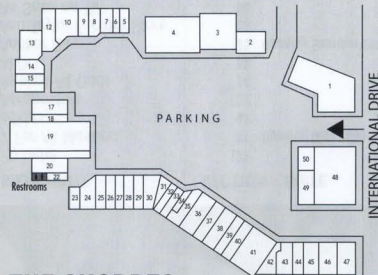

THE SHOPPES AT PRIME INTERNATIONAL

APPAREL

- 41 Bass
- 37-38 Calvin Klein
- 3 Camille Studio
- 1 Coldwater Creek
- 36 Geoffrey Beene
- 45 GUESS Clearance
- 35 IZOD
- 7 Maidenform
- 27 Perry Ellis Clearance
- 1 Polo Ralph Lauren Factory Store
- *Temporary location till 5/08
- 4 Reebok/Rockport Outlet Stores
- 39 TG Menswear
- 7 Uniforms To Go
- 41 Van Heusen

Coming Soon

CHILDREN'S APPAREL

- 1 Polo Ralph Lauren Factory Store
- *Temporary location till 5/08

FOOTWEAR

- 41 Bass
- 39 Nine West Outlet
- 4 Reebok/Rockport Outlet Stores

HOUSEWARES

- 1 Coldwater Creek
- 14 Kitchen Collection
- 17 Waterford Wedgwood

Coming Soon

JEWELRY/ACCESSORIES/BEAUTY

- 1 Coldwater Creek
- 34 Perfumania
- 29 Sunglass Hut
- 30 Travelpro
- 26 Zale's Fine Jewelry Outlet

Coming Soon

SPECIALTY/HANDBAGS/LUGGAGE

- 1 Coldwater Creek
- 28 Samsonite Clearance Store

Coming Soon

FOOD/SPECIALTY FOODS

- 48 Texas De Brazil
- 49 The Gourmet Dippin Bread Café