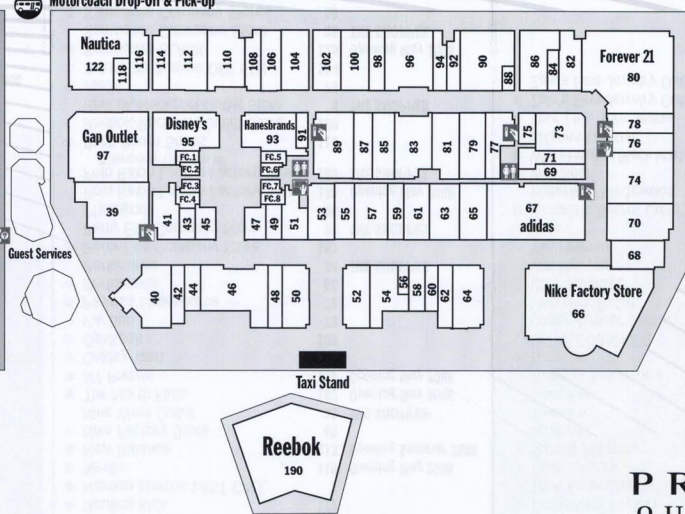

KEY

- Restroom
- Guest Services
- Management Office
- Motorcoach Drop-Off & Pick-Up
- Vending Machines
- ATM

PRIME OUTLETS
international
ORLANDO

PRIME OUTLETS INTERNATIONAL ORLANDO

APPAREL

- 129 2b bebe
- 11 7 For All Mankind Opening May 2008
- 67 adidas
- 52 Aéropostale
- 74 Against All Odds
- 85 Anchor Blue Opening Summer 2008
- 23 Ann Taylor Factory Store
- 71 Avirex
- 26 Bali Outlet
- 141 Banana Republic Opening May 2008
- 83 Bass
- 12 BCBGMAXAZRIA Factory Store
- 4A Betsey Johnson Opening May 2008
- 20 Brooks Brothers Factory Store
- 99 Calvin Klein
- 70 Charlotte Russe
- 133 Chico's
- 46 Columbia Sportswear Company®
- 68 Converse
- 44 Dickies
- 95 Disney's Character Warehouse
- 19 DKNY Jeans
- 90 dressbarn Misses & Woman
- 54 ecko unltd.
- 176 Eddie Bauer Outlet
- 29 Esprit
- 77 Foot Locker
- 80 Forever 21 Opening Summer 2008
- 97 Gap Outlet
- 134 Geoffrey Beene
- 146 Gold Toe
- 15 GUESS
- 93 Hanesbrands
- 9 Hickey Freeman
- 50 HUGO BOSS Factory Store
- 55 IZOD
- 178 J.Crew Factory Store Opening May 2008
- 30 Jockey
- 128 Jones New York
- 69 Journeys
- 10 Juicy Couture
- 132 Kasper Outlet
- 13 Kenneth Cole Opening May 2008
- 142 Lane Bryant Opening May 2008
- 112 Levi's®/Dockers® by Most
- 111 Liz Claiborne Outlet Opening Summer 2008
- 156 Loft Outlet
- 92 Maidenform
- 76 Maxrave
- 14 Michael Kors
- 122 Nautica Factory Store
- 1 Neiman Marcus LAST CALL
- 113 New Balance Opening Summer 2008
- 66 Nike Factory Store
- 182 The North Face Opening May 2008
- 79 PacSun
- 107 Perry Ellis Company Store
- 180 Polo Ralph Lauren Factory Store Opening May 2008
- 190 Reebok/Rockport Outlet Stores
- 73 rue21
- 154 Saks Fifth Avenue OFF 5TH
- 51 Sean John
- 158 Solstice
- 106 Surf Warehouse
- 31 Timberland Factory Store
- 124 Tommy Hilfinger
- 64 Under Armour Factory House
- 116 US Polo Assn.
- 57 Van Heusen
- 65 Vans
- 174 Victoria's Secret Outlet Opening Summer 2008
- 63 Wet Seal
- 24 White House I Black Market

- 61 Wilsons Leather
- 27 Your Life, Your Jeans

CHILDREN'S APPAREL

- 102 carter's
- 96 The Children's Place
- 97 Gap Outlet Kids & Baby
- 25 Gymboree® Outlet
- 98 Hartstrings Childrenswear
- 81 Limited TOO
- 122 Nautica Kids
- 1 Neiman Marcus LAST CALL
- 100 OshKosh

FOOTWEAR

- 67 adidas
- 53 ALDO
- 83 Bass
- 96 The Children's Place
- 32 Clarks Bostonian Outlet
- 16 Cole Hann
- 68 Converse
- 130 Easy Spirit Outlet
- 89 Factory Brand Shoes
- 77 Foot Locker
- 69 Journeys
- 6 kate spade Opening May 2008
- 13 Kenneth Cole Opening Summer 2008
- 156 Loft Outlet
- 1 Neiman Marcus LAST CALL
- 113 New Balance Opening Summer 2008
- 66 Nike Factory Store
- 78 Payless Shoesource
- 110 Rack Room Shoes
- 190 Reebok/Rockport Outlet Stores
- 73 rue21
- 154 Saks Fifth Avenue OFF 5TH
- 109 SAS Shoes
- 82 Skechers
- 87 Stride Rite
- 7 Stuart Weitzman Opening May 2008
- 31 Timberland Factory Store
- 65 Vans

HOUSEWARES

- 2 Baccarat Opening May 2008
- 103 Calphalon
- 37 LeCruuset
- 1 Neiman Marcus LAST CALL
- 86 Pfaltzgraff Factory Store

JEWELRY/ACCESSORIES/BEAUTY