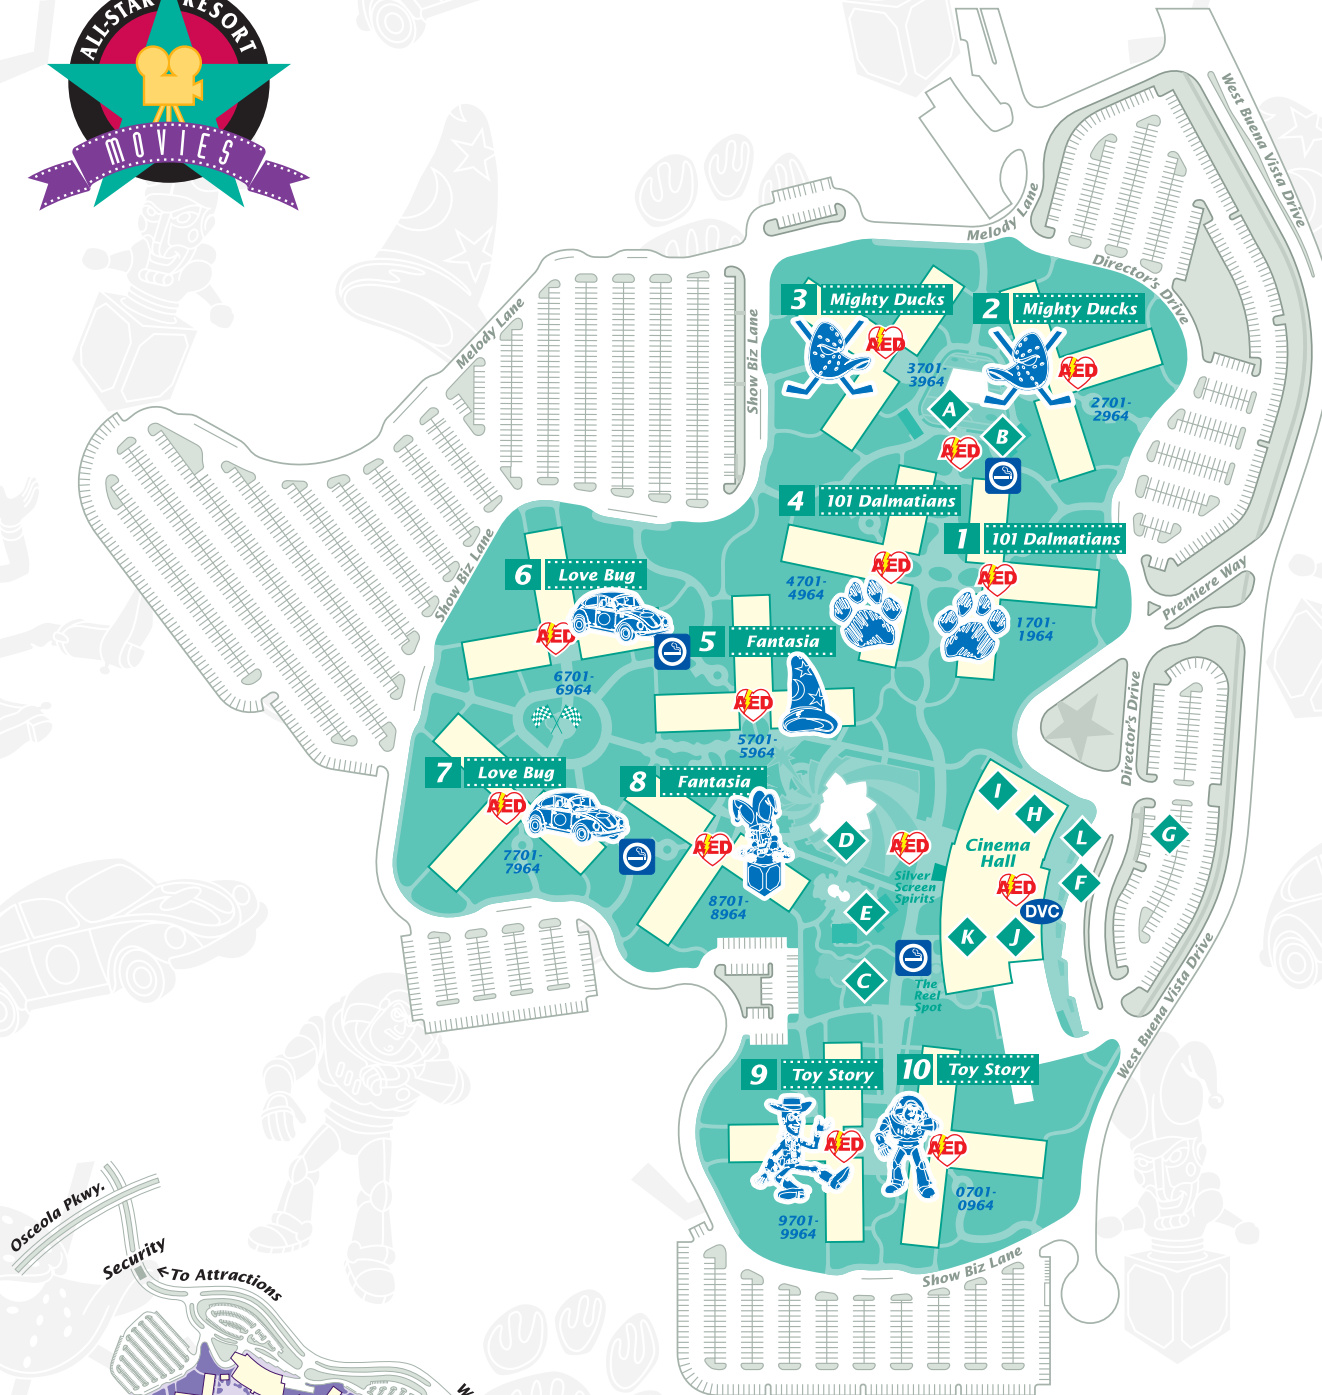

Room Number

Floor Number

Building Number

- A** Duck Pond Pool
- B** Guest Laundry and Restrooms
- C** Playground
- D** Fantasia Pool and Kiddie Pool
- E** Guest Laundry and Restrooms
- F** Walt Disney World Transportation Bus Stop
- G** Check-in Parking
- H** Check-in and Concierge
- I** Reel Fun Arcade
- J** Donald's Double Feature
- K** World Premier Food Court
- L** Disney's Magical Express Bus Stop
- DVC** Disney Vacation Club Information Center
- AED** Automated External Defibrillators
- Designated Smoking Location

Room Number

Floor Number

Building Number

Fantasia Buildings 5 & 8

101 Dalmations Buildings 1 & 4

Toy Story Buildings 9 & 10

Oscola Plwy.
Security
← To Attractions

- A** Duck Pond Pool
- B** Guest Laundry and Restrooms
- C** Playground
- D** Fantasia Pool and Kiddie Pool
- E** Guest Laundry and Restrooms
- F** Walt Disney World Transportation Bus Stop
- G** Check-in Parking
- H** Check-in and Concierge
- I** Reel Fun Arcade
- J** Donald's Double Feature
- K** World Premier Food Court
- L** Disney's Magical Express Bus Stop
- DVC** Disney Vacation Club Information Center
- AED** Automated External Defibrillator
- Designated Smoking Location

21	44
22	43
23	42
24	41
25	40
26	39
27	38
28	37
29	36
30	35
31	34
32	33

Themed Stairs

Building numbers marked with (D) have king rooms with disabled-access showers. (S) denotes buildings with king rooms with tubs.

All-Star Movies

Area	Bldg #	Icon
101 Dalmatians	1	Pongo
Mighty Ducks	2 (S)	Duck Hockey Mask
Mighty Ducks	3 (D)	Duck Hockey Mask
101 Dalmatians	4	Perdy
Fantasia	5 (S)	Hat
Love Bug	6	Herbie (Front)
Love Bug	7	Herbie (Back)
Fantasia	8 (D)	Jack-in-the-box
Toy Story	9	Woody
Toy Story	0	Buzz Lightyear