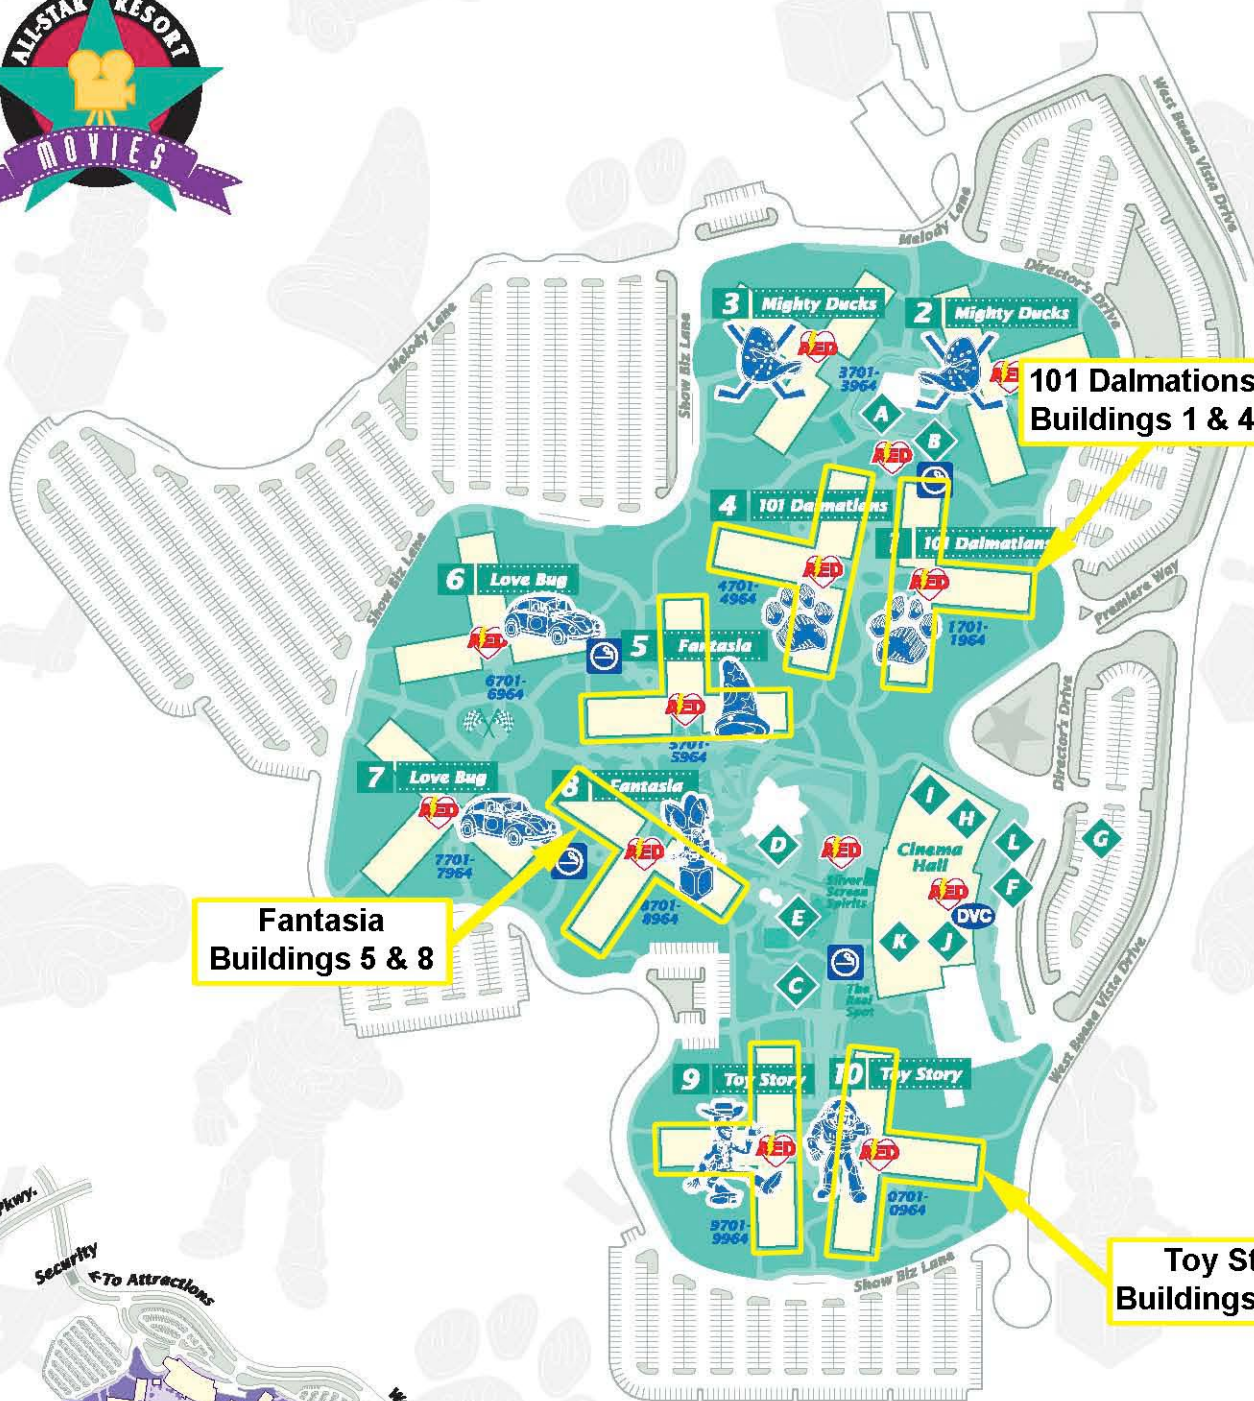

Room Number

Floor Number

Building Number

- A** Duck Pond Pool
- B** Guest Laundry and Restrooms
- C** Playground
- D** Fantasia Pool and Kiddie Pool
- E** Guest Laundry and Restrooms
- F** Walt Disney World Transportation Bus Stop
- G** Check-in Parking
- H** Check-in and Concierge
- I** Reel Fun Arcade
- J** Donald's Double Feature
- K** World Premier Food Court
- L** Disney's Magical Express Bus Stop
- DVC** Disney Vacation Club Information Center
- AED** Automated External Defibrillators
- Designated Smoking Location

Room Number

Floor Number

Building Number

Fantasia Buildings 5 & 8

101 Dalmations Buildings 1 & 4

Toy Story Buildings 9 & 10

Oscola Plwy.
Security
← To Attractions

- A** Duck Pond Pool
- B** Guest Laundry and Restrooms
- C** Playground
- D** Fantasia Pool and Kiddie Pool
- E** Guest Laundry and Restrooms
- F** Walt Disney World Transportation Bus Stop
- G** Check-in Parking
- H** Check-in and Concierge
- I** Reel Fun Arcade
- J** Donald's Double Feature
- K** World Premier Food Court
- L** Disney's Magical Express Bus Stop
- DVC** Disney Vacation Club Information Center
- AED** Automated External Defibrillator
- Designated Smoking Location

21	44
22	43
23	42
24	41
25	40
26	39
27	38
28	37
29	36
30	35
31	34
32	33

Themed Stairs

Building numbers marked with (D) have king rooms with disabled-access showers. (S) denotes buildings with king rooms with tubs.

All-Star Movies

Area	Bldg #	Icon
101 Dalmatians	1	Pongo
Mighty Ducks	2 (S)	Duck Hockey Mask
Mighty Ducks	3 (D)	Duck Hockey Mask
101 Dalmatians	4	Perdy
Fantasia	5 (S)	Hat
Love Bug	6	Herbie (Front)
Love Bug	7	Herbie (Back)
Fantasia	8 (D)	Jack-in-the-box
Toy Story	9	Woody
Toy Story	0	Buzz Lightyear