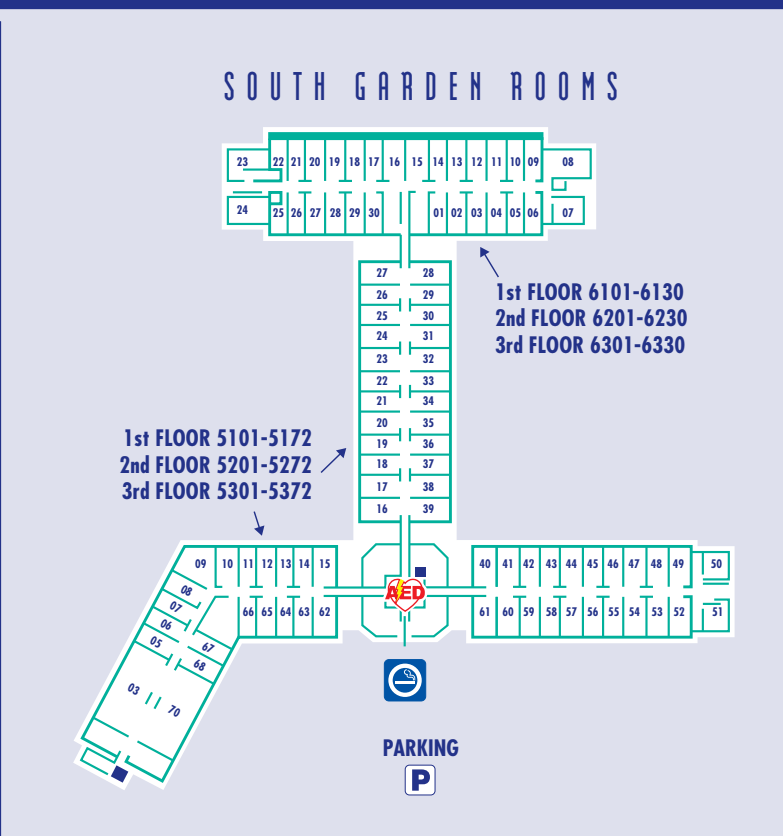

1 Contemporary Tower

1st Floor

- Lobby
- Food 'n Fun Center (Fast Food)
- Contemporary Grounds

2nd Floor

- Americas Level
- Meeting/Banquet Rooms
- Access to Convention Center

3rd Floor

- Olympiad Health Club
- Contemporary Salon

4th Floor

- Concourse Steakhouse
- Chef Mickey's Buffet
- Outer Rim Lounge
- Shops
- Arcade
- Access to Monorail
- Observation Deck
- Fireworks Viewing
- *Disney Vacation Club* Information Center

15th Floor

- California Grill
- Meeting Rooms
- 2 North Parking
- 7 South Guest Laundry [2nd Floor]
- 8 Marina & Boat Rentals
- 9 Marina Pavilion and Pool Bar
- 10 Bay Lake
- 11 Bay Pool
- 12 Main Pool
- 13 South Garden Rooms 5101-6330

- 14 South Parking
- 15 Monorail Beam
- 16 Convention Center
- 17 Bus Stop
- 18 Disney's Magical Express Bus Stop
- Automated External Defibrillator

= ELEVATOR LOCATIONS

DESIGNATED SMOKING LOCATION