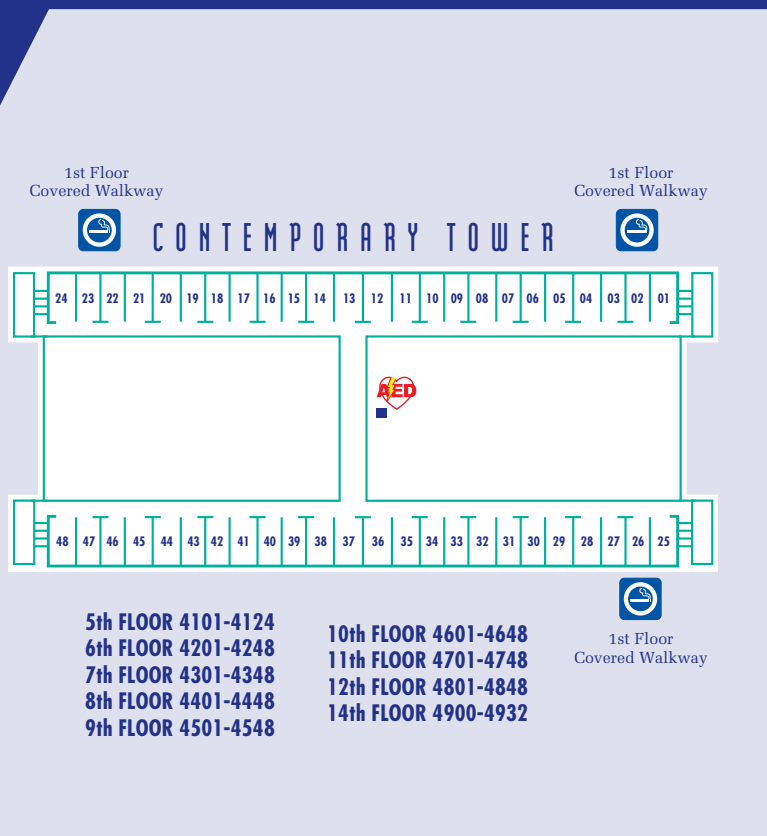

1 Contemporary Tower

1st Floor

- Lobby
- Food 'n Fun Center (Fast Food)
- Contemporary Grounds

2nd Floor

- Americas Level
- Meeting/Banquet Rooms
- Access to Convention Center

3rd Floor

- Olympiad Health Club
- Contemporary Salon

4th Floor

- Concourse Steakhouse
- Chef Mickey's Buffet
- Outer Rim Lounge
- Shops
- Arcade
- Access to Monorail
- Observation Deck
- Fireworks Viewing
- *Disney Vacation Club* Information Center

15th Floor

- 14 South Parking
- 15 Monorail Beam
- 16 Convention Center
- 17 Bus Stop
- 18 Disney's Magical Express Bus Stop
- Automated External Defibrillator

= ELEVATOR LOCATIONS

DESIGNATED SMOKING LOCATION