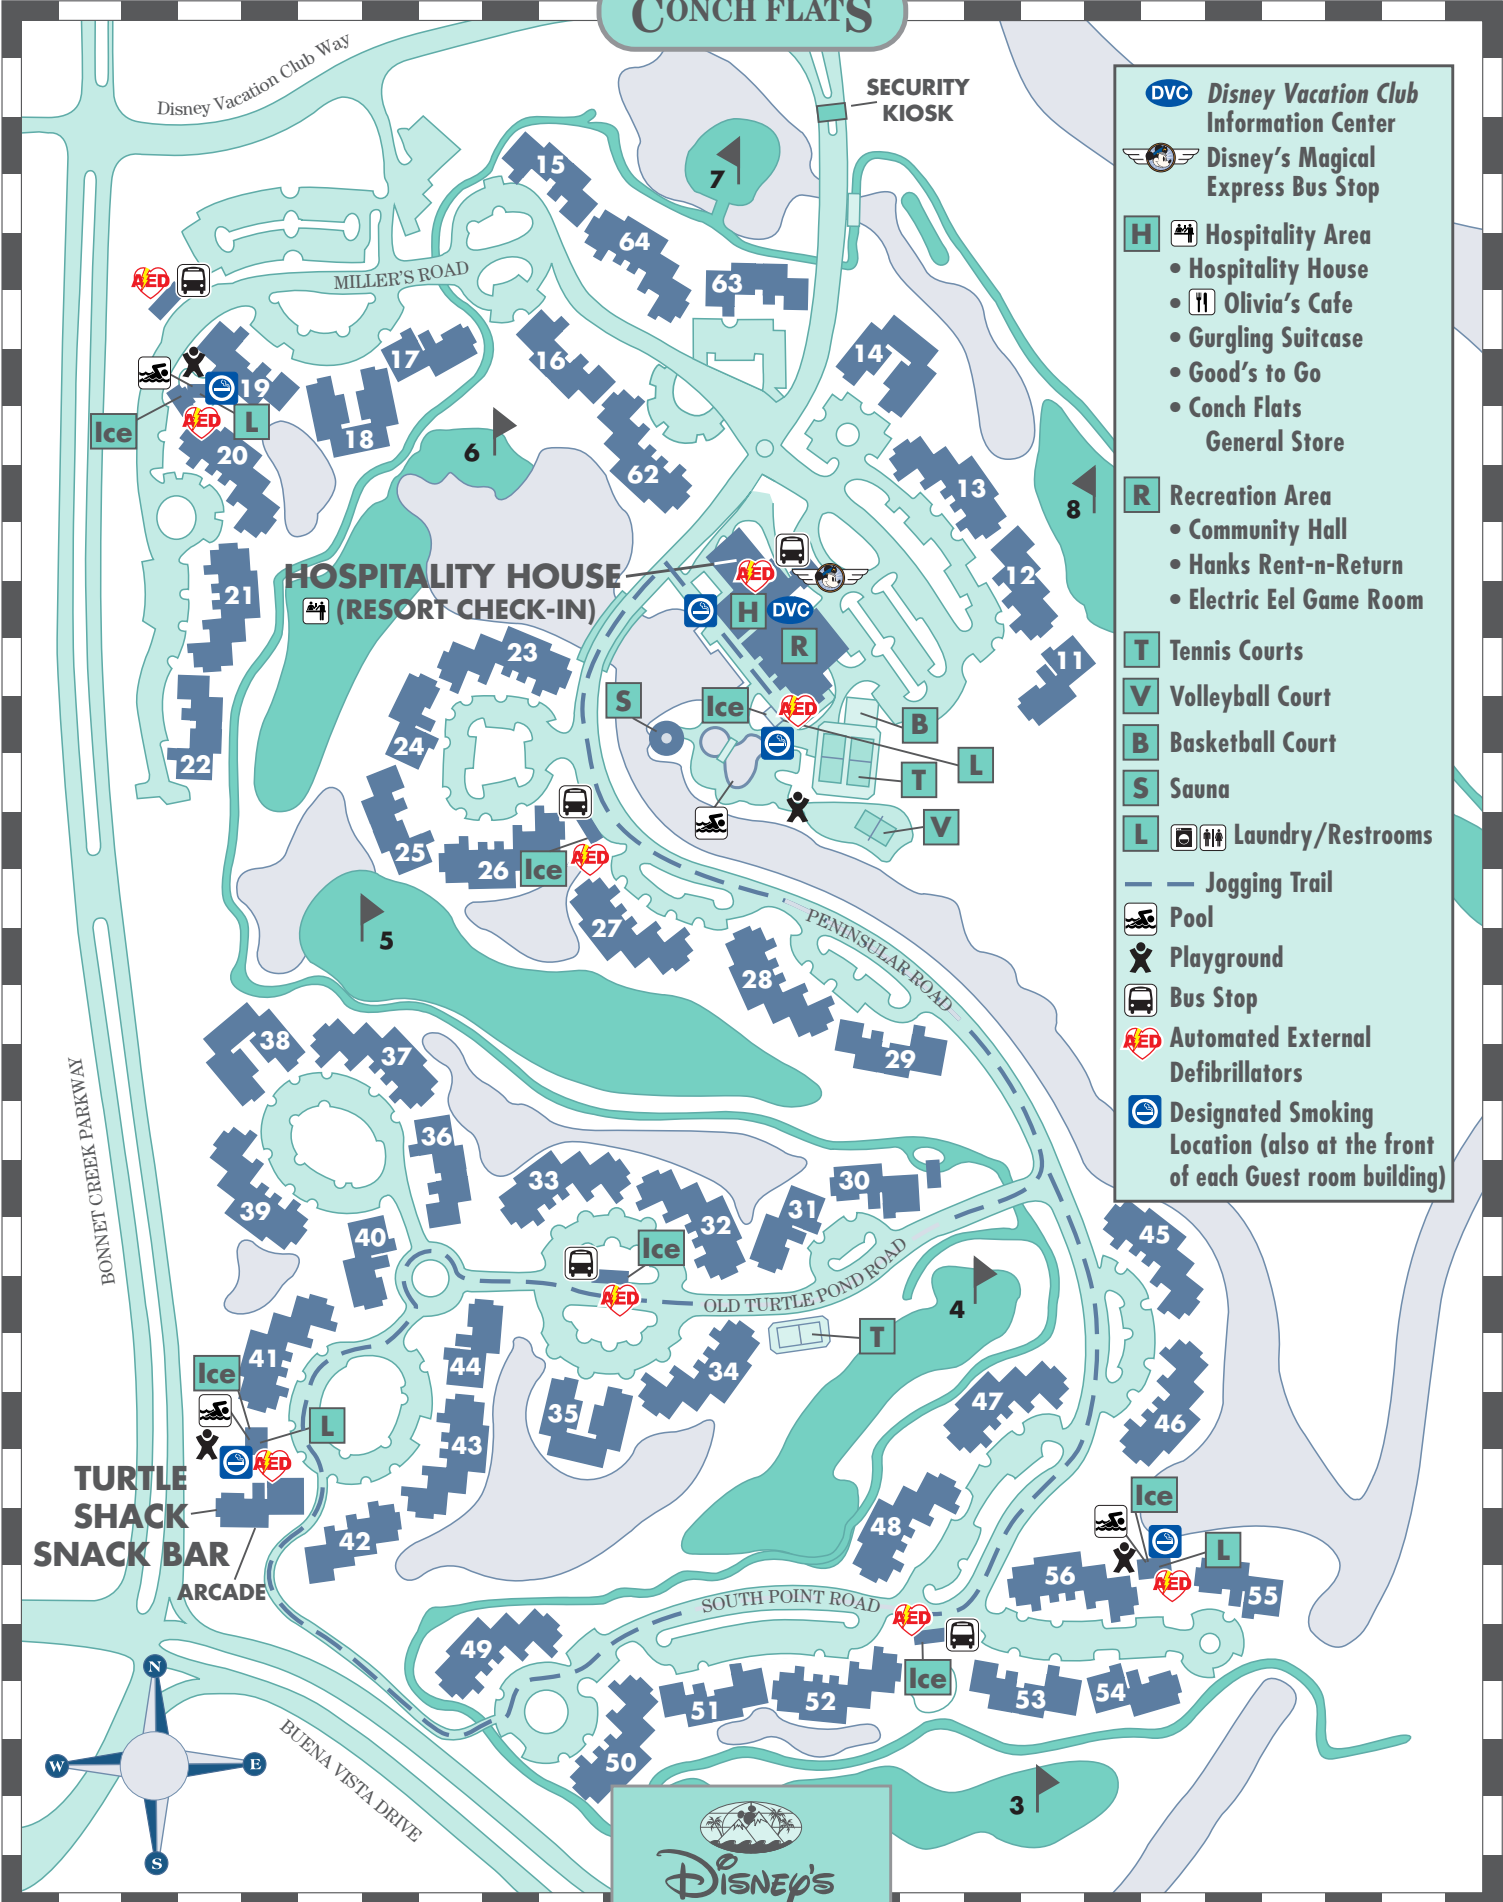

# CONCH FLATS

- DVC** Disney Vacation Club Information Center
- Disney's Magical Express Bus Stop
- H** Hospitality Area
  - Hospitality House
  - Olivia's Cafe
  - Gurgling Suitcase
  - Good's to Go
  - Conch Flats General Store
- R** Recreation Area
  - Community Hall
  - Hanks Rent-n-Return
  - Electric Eel Game Room
- T** Tennis Courts
- V** Volleyball Court
- B** Basketball Court
- S** Sauna
- L** Laundry/Restrooms
- Jogging Trail
- Pool
- Playground
- Bus Stop
- Automated External Defibrillators
- Designated Smoking Location (also at the front of each Guest room building)