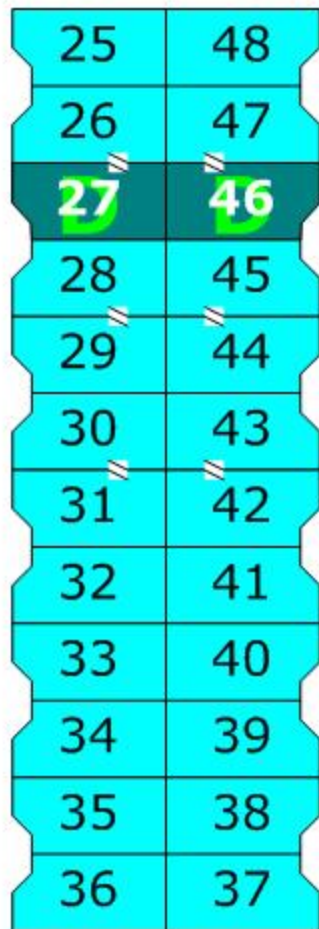

Each building number below has an (S) or a (D) after it. The (D) stand for buildings with disability access rooms. On the map, each disability access room is shown in dark green or purple. The light green letter on the room shows the type of bed(s). "D" = double beds (5, 19, 27, 46). "K" = king bed (3, 22, 51, 53, 67, 70). The (S) buildings have standard King rooms (Rooms 03, and 22 only, first 3 floors only, shown in purple)

Area	Bldg #	Icon	Stairs
50's	1 (D)	Lady	Bowling Pin
50's	2 (S)	Jukebox	Bowling Pin
50's	3 (D)	Tramp	Bowling Pin
60's	4 (S)	Play-Doh	Duncan Yo-Yo
60's	5 (D)	Mowgli & Baloo	Duncan Yo-Yo
70's	6 (S)	Mickey Mouse Phone	8-track Tape
70's	0 (D)	Big Wheel Cart	8-track Tape
80's	7 (D)	Roger Rabbit	Rubix Cube
80's	9 (S)	Sony Walkman	Rubix Cube
90's	8 (S)	Giant Lap Top Computer	Cell Phone

Disney's Pop Century value resort room numbers follow the pattern of "bldg #" then Floor, then the individual room (1-72) within that floor.

For example, the rooms on the top floor on either side of "Lady" facing the bowling pin pool are 1401 and 1472.